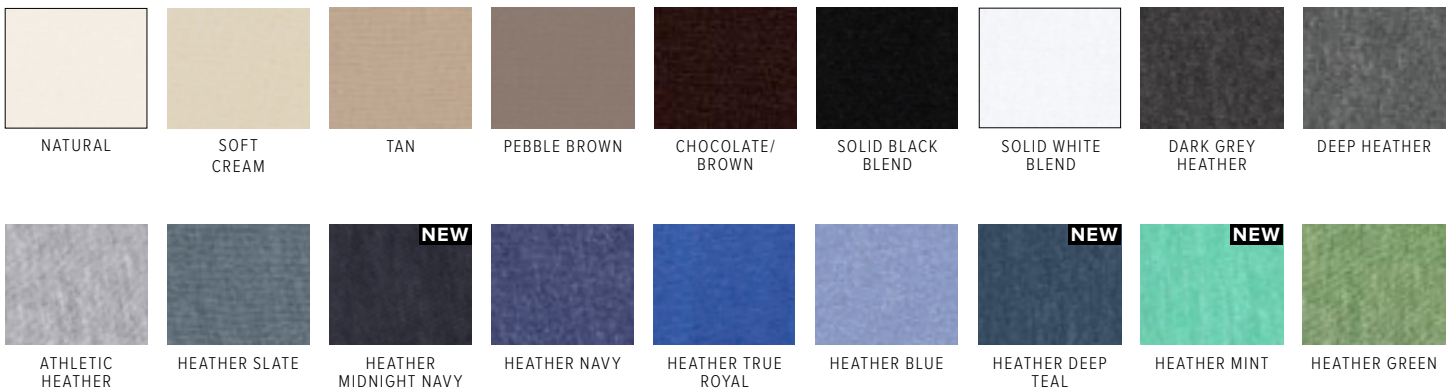

HEATHER CVC COLORS