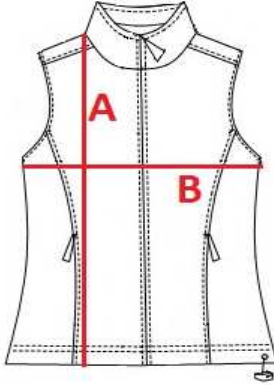

# LVF14

Ladies' fleece vest

cm	S	M	L	XL	XXL
A	62	63,5	65	66,5	68
B	47	49	51	53	55

Orientation sizes of the product.