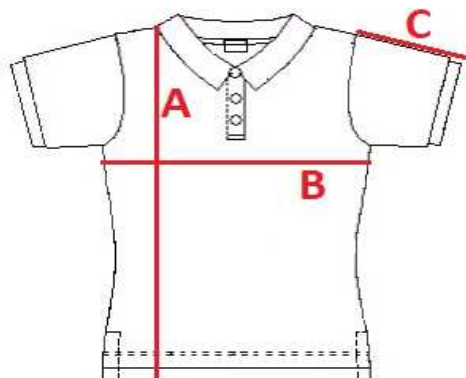

073

Ladies' poloshirt

cm	S	M	L	XL	XXL
A	60	63	66	68	70
B	44	47	49	51	55
C	18	19	20	20	21

Orientation sizes of the product.