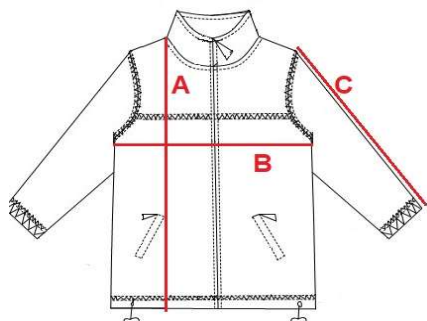

**058**

Men's zipper sweatshirt fleece

cm	S	M	L	XL	XXL	XXXL
<b>A</b>	68	71	74	77	80	83
<b>B</b>	54	56	59	62	65	68
<b>C</b>	64	66	68	70	71	72

Orientation sizes of the product.