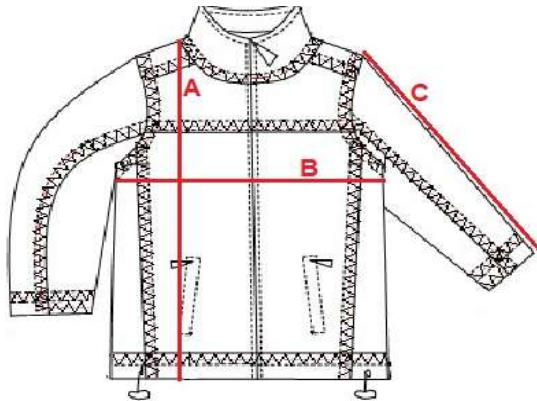

## Men's fleece sweatshirt

cm	M	L	XL	XXL
<b>A</b>	70	73	76	79
<b>B</b>	57	60	65	66
<b>C</b>	65	67	69	70

Orientation sizes of the product.