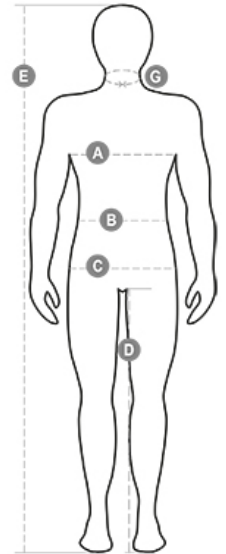

ITEM'S DESCRIPTION:

Men's vest in feather-effect padded polyester, concealed plastic zip, two external pockets with concealed zips, interior in contrasting colour.

CARE LABEL:

FABRIC/YARN:

100% POLYESTER
56 GR/MQ

AVAILABLE SIZES: XS-S-M-L-XL-XXL-3XL

MADE IN: MADE IN CHINA

HS CODE: 62011390

CERTIFICATIONS:

CE LoC
index
homoc

	XXS	XS	S		M		L	
IT - DE	38	40	42	44	46	48	50	52
FR - ES	34	36	38	40	42	44	46	48
UK	30	31	33	34	36	38	39	41
(G) - cm	37	38	38	39	39	40	40	41
(G) - in	14½	15	15	15½	15½	15¾	15¾	16
(A) - cm	76	80	84	88	92	96	100	104
(A) - in	30	31	33	34	36	38	39	41
(B) - cm	68	72	74	76	80	84	88	92
(B) - in	27	28	29	30	32	33	34	36
(C) - cm	84	88	90	92	96	100	104	108
(C) - in	33	34	35	36	38	39	41	42
(D) - cm	82	84	84	85	85	86	86	87
(D) - in	32	33	33	33	33	33	34	34
(E) - cm					170/181		175/187	
(E) - in					67/71		69/73	

	XL	XXL	3XL	4XL	5XL
IT - DE	56	58	60	62	64
FR - ES	52	54	56	58	60
UK	44	46	47	48	50
(G) - cm	42,5	42,5	44	44	45
(G) - in	16¾	16¾	17¼	17¼	17¾
(A) - cm	112	116	120	124	128
(A) - in	44	46	47	48	50
(B) - cm	100	104	108	112	116
(B) - in	40	41	43	45	46
(C) - cm	116	120	124	128	132
(C) - in	46	47	49	50	52
(D) - cm	88	88	88	88	88
(D) - in	34	34	34	34	34
(E) - cm					175/189
(E) - in					69/75