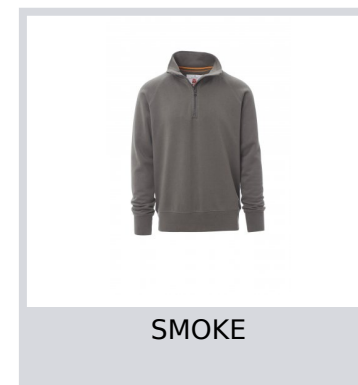

# AUSTIN

001380-0412

Men's sweatshirt, with matching half zip in plastic with rubberised-effect metal pull, raglan sleeves, stretch rib cuffs and waist, reinforced seams.

**Composition:** 100% COTTON

**Appearance:** BRUSHED-WASHED

**Weight:** 330 GR/MQ

**Sizes:** XS-S-M-L-XL-XXL-3XL

**Packaging:** 1/20

**MADE IN:** MADE IN PAKISTAN

**HS CODE:** 61102091

## Colors

NAVY BLUE

BLACK

SMOKE

ROYAL BLUE