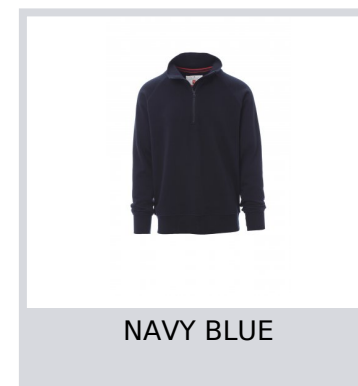

# AUSTIN

001380-0412

Men's sweatshirt, with matching half zip in plastic with rubberised-effect metal pull, raglan sleeves, stretch rib cuffs and waist, reinforced seams.

**Composition:** 100% COTTON

**Appearance:** BRUSHED-WASHED

**Weight:** 330 GR/MQ

**Sizes:** XS-S-M-L-XL-XXL-3XL

**Packaging:** 1/20

**MADE IN:** MADE IN PAKISTAN

**HS CODE:** 61102091

## Colors

NAVY BLUE

BLACK

SMOKE

ROYAL BLUE