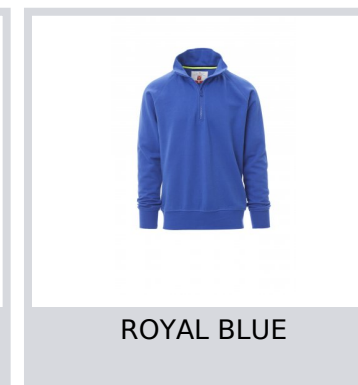

# AUSTIN

001380-0412

Men's sweatshirt, with matching half zip in plastic with rubberised-effect metal pull, raglan sleeves, stretch rib cuffs and waist, reinforced seams.

**Composition:** 100% COTTON

**Appearance:** BRUSHED-WASHED

## Colors

NAVY BLUE

BLACK

SMOKE

ROYAL BLUE