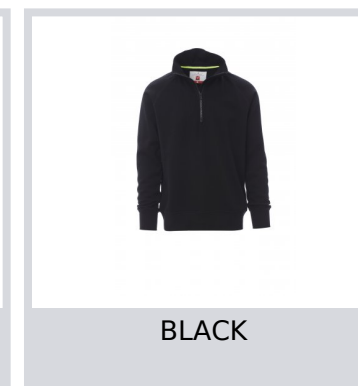

# AUSTIN

001380-0412

Men's sweatshirt, with matching half zip in plastic with rubberised-effect metal pull, raglan sleeves, stretch rib cuffs and waist, reinforced seams.

**Composition:** 100% COTTON

**Appearance:** BRUSHED-WASHED

**Weight:** 330 GR/MQ

**Sizes:** XS-S-M-L-XL-XXL-3XL

**Packaging:** 1/20

**MADE IN:** MADE IN PAKISTAN

**HS CODE:** 61102091

## Colors

NAVY BLUE

BLACK

SMOKE

ROYAL BLUE