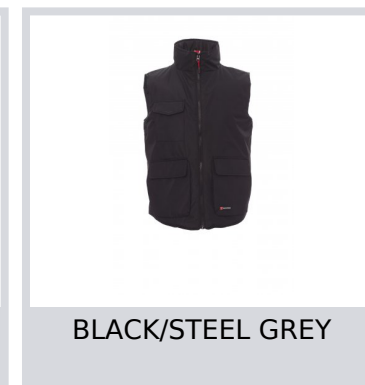

WANTED

000873-0051

Unisex vest, 8 mm plastic zip with metal pull, two roomy LOCK SYSTEM front pockets, two side pockets, smartphone breast pocket. Padded, zip for easier printing and embroidery.

Composition: 100% POLYESTER

Appearance: 240T RIPSTOP PONGEE

Weight: 200 GR/MQ

Sizes:

Packaging: 1/10

MADE IN: MADE IN CHINA

HS CODE: 62113390

Colors

Washing instructions

Certifications

Size Guide

International Sizes	XXS		XS		S		M		L		XL		XXL		3XL		4XL		5XL	
IT - DE	36	38	40	42	44	46	48	50	52	54	56	58	60	62	64	66	68	70	72	74
FR - ES	32	34	36	38	40	42	44	46	48	50	52	54	56	58	60	62	64	66	68	70
UK	29	30	31	33	34	36	38	39	41	42	44	46	47	48	50	52	53	55	56	58
(G) - cm	37	37	38	38	39	39	40	40	41	41	42,5	42,5	44	44	45	45	46	46	47	47
(G) - in	14½	14½	15	15	15½	15½	15¾	15¾	16	16	16¾	16¾	17¼	17¼	17¾	17¾	18	18	18½	18½
(A) - cm	72	76	80	84	88	92	96	100	104	108	112	116	120	124	128	132	136	140	144	148
(A) - in	28	30	31	33	34	36	38	39	41	42	44	46	47	48	50	52	53	55	56	58
(B) - cm	64	68	72	74	76	80	84	88	92	96	100	104	108	112	116	120	124	128	132	136
(B) - in	25	27	28	29	30	32	33	34	36	38	40	41	43	45	46	48	49	51	52	54
(C) - cm	80	84	88	90	92	96	100	104	108	112	116	120	124	128	132	136	140	144	148	152
(C) - in	31	33	34	35	36	38	39	41	42	44	46	47	49	50	52	53	55	56	58	59
(D) - cm	82	82	84	84	85	85	86	86	87	87	88	88	88	88	88	88	89	89	89	89
(D) - in	32	32	33	33	33	33	33	33	34	34	34	34	34	34	34	34	35	35	35	35
(E) - cm					170/181				175/187				175/189							
(E) - in					67/71				69/73				69/75