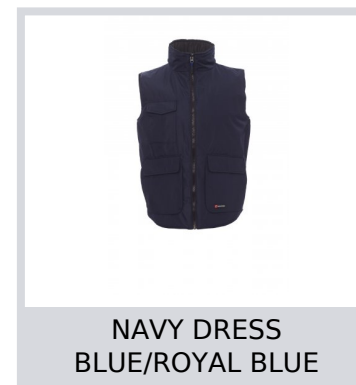

WANTED

000873-0051

Unisex vest, 8 mm plastic zip with metal pull, two roomy LOCK SYSTEM front pockets, two side pockets, smartphone breast pocket. Padded, zip for easier printing and embroidery.

Composition: 100% POLYESTER

Appearance: 240T RIPSTOP PONGEE

Weight: 200 GR/MQ

Sizes:

Packaging: 1/10

MADE IN: MADE IN CHINA

HS CODE: 62113390

Colors

Washing instructions

Certifications

Size Guide

International Sizes	XXS		XS		S		M		L		XL		XXL		3XL		4XL		5XL	
IT - DE	36	38	40	42	44	46	48	50	52	54	56	58	60	62	64	66	68	70	72	74
FR - ES	32	34	36	38	40	42	44	46	48	50	52	54	56	58	60	62	64	66	68	70
UK	29	30	31	33	34	36	38	39	41	42	44	46	47	48	50	52	53	55	56	58
(G) - cm	37	37	38	38	39	39	40	40	41	41	42,5	42,5	44	44	45	45	46	46	47	47
(G) - in	14½	14½	15	15	15½	15½	15¾	15¾	16	16	16¾	16¾	17¼	17¼	17¾	17¾	18	18	18½	18½
(A) - cm	72	76	80	84	88	92	96	100	104	108	112	116	120	124	128	132	136	140	144	148
(A) - in	28	30	31	33	34	36	38	39	41	42	44	46	47	48	50	52	53	55	56	58
(B) - cm	64	68	72	74	76	80	84	88	92	96	100	104	108	112	116	120	124	128	132	136
(B) - in	25	27	28	29	30	32	33	34	36	38	40	41	43	45	46	48	49	51	52	54
(C) - cm	80	84	88	90	92	96	100	104	108	112	116	120	124	128	132	136	140	144	148	152
(C) - in	31	33	34	35	36	38	39	41	42	44	46	47	49	50	52	53	55	56	58	59
(D) - cm	82	82	84	84	85	85	86	86	87	87	88	88	88	88	88	88	89	89	89	89
(D) - in	32	32	33	33	33	33	33	33	34	34	34	34	34	34	34	34	35	35	35	35
(E) - cm					170/181				175/187				175/189							
(E) - in					67/71				69/73				69/75