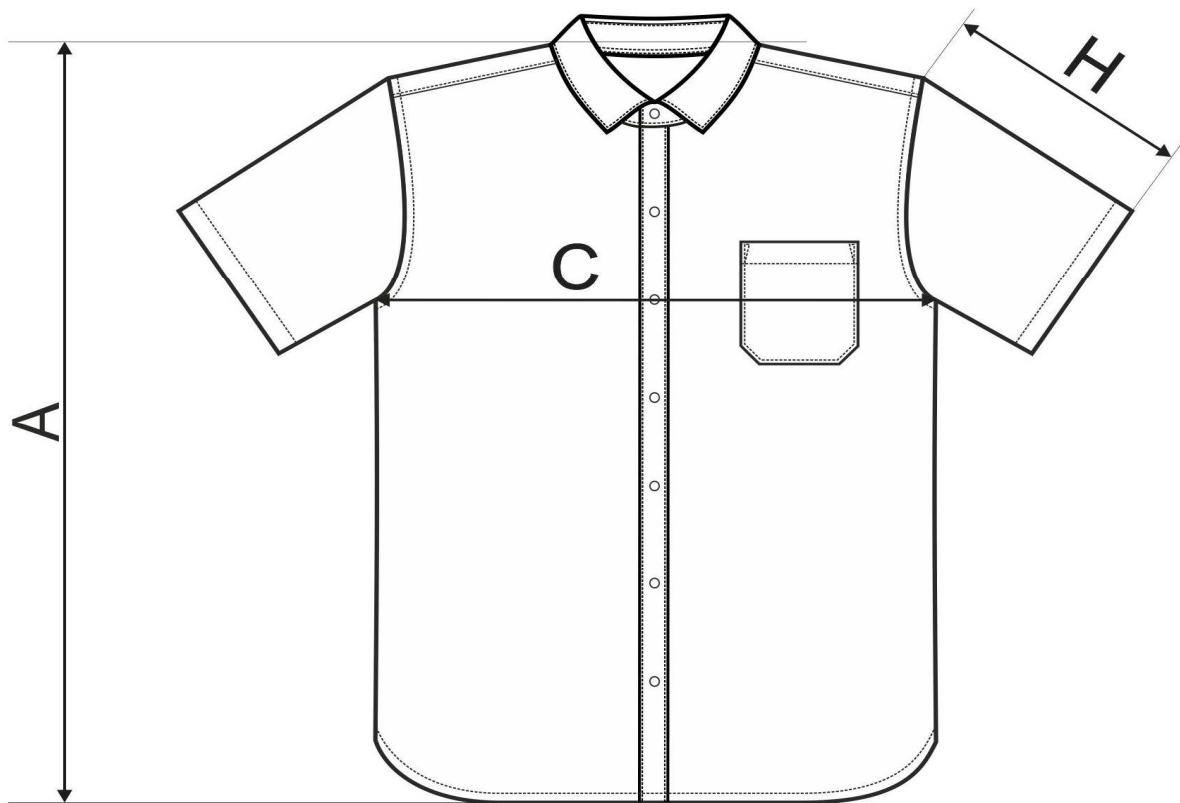

SIZE SPECIFICATION							ORIGINAL	
Commodity	Gents Shirt Short Sleeve							
Code	207							
size [cm]		S	M	L	XL	2XL		
A		79	81	83	85	87		
C		51	55	60	63	66		
H		22	24	25	26	27		

All size specifications listed are in cm. Accepted tolerance of up to +/- 5%.

SIZE SPECIFICATION							NEW	
Commodity	Gents Shirt Short Sleeve							
Code	207							
size [cm]		S	M	L	XL	2XL		
A		74	76	78	80	82		
C		51	55	60	63	66		
Ø D		38	40	42	44	46		
H		22	24	25	26	27		

All size specifications listed are in cm. Accepted tolerance of up to + / - 5%.