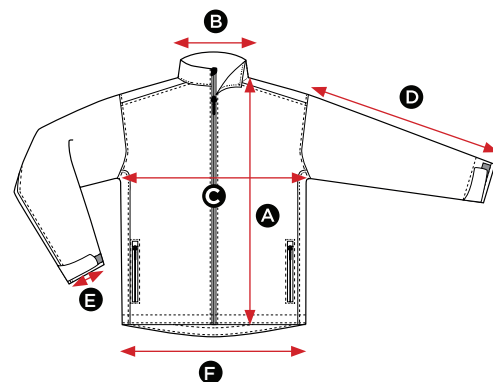

411.52

SGSoftshell Men's Softshell Jacket

MEASUREMENTS cm	S	M	L	XL	2XL	3XL	4XL	5XL
A Length	65	68	71	74	77	79	81	83
B Back neck opening	21.1	21.8	22.5	23.2	23.9	24.6	25.3	26
C Half chest	49	52	55	58	61	64	67	70
D Sleeve length	63,5	65	66,5	68	69,5	71	71	71
E Sleeve width opening	13	13	13.5	13.5	14.5	14.5	15.5	15.5
F Bottom hem opening	47	50	53	56	59	62	65	68

All measurements are within industry standard tolerances and are product dependent.

410.52

SGSoftshell-F Ladies' Softshell Jacket

MEASUREMENTS cm	XS	S	M	L	XL	2XL	3XL
A Length	61	63	65	67	69	71	73
B Back neck opening	17.5	18	18.5	19	19.5	20	20.5
C Half chest	50	52.5	55	57.5	60	62.5	65
D Sleeve length	55	56	57	58	59	60	61
E Sleeve width opening	11	12	12	13	13	14	14
F Bottom hem opening	49	51.5	54	56.5	59	61.5	64

All measurements are within industry standard tolerances and are product dependent.

412.52

SGSoftshell-K Kids' Softshell Jacket

MEASUREMENTS cm	116 5-6	128 7-8	140 9-10	152 11-12	164 13-14
A Length	47	51	55	60	65
B Back neck opening	18	18.5	19	19	19.5
C Half chest	41.5	43.5	45.5	47.5	49.5
D Sleeve length	40.5	44.5	48.5	53.5	58.5
E Sleeve width opening	10	11	11	11.5	12
F Bottom hem opening	40.5	42.5	44.5	46.5	48.5