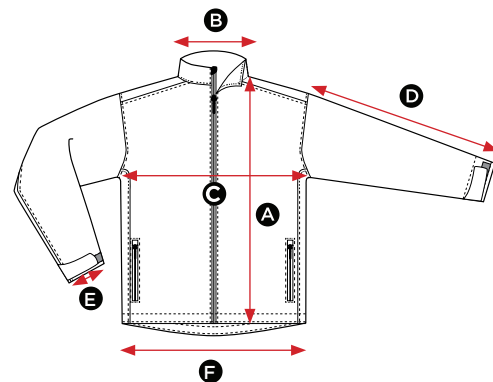

411.52

SGSoftshell Men's Softshell Jacket

MEASUREMENTS cm	S	M	L	XL	2XL	3XL	4XL	5XL
A Length	65	68	71	74	77	79	81	83
B Back neck opening	21.1	21.8	22.5	23.2	23.9	24.6	25.3	26
C Half chest	49	52	55	58	61	64	67	70
D Sleeve length	63,5	65	66,5	68	69,5	71	71	71
E Sleeve width opening	13	13	13.5	13.5	14.5	14.5	15.5	15.5
F Bottom hem opening	47	50	53	56	59	62	65	68

All measurements are within industry standard tolerances and are product dependent.

410.52

SGSoftshell-F Ladies' Softshell Jacket

MEASUREMENTS cm	XS	S	M	L	XL	2XL	3XL
A Length	61	63	65	67	69	71	73
B Back neck opening	17.5	18	18.5	19	19.5	20	20.5
C Half chest	50	52.5	55	57.5	60	62.5	65
D Sleeve length	55	56	57	58	59	60	61
E Sleeve width opening	11	12	12	13	13	14	14
F Bottom hem opening	49	51.5	54	56.5	59	61.5	64

All measurements are within industry standard tolerances and are product dependent.

412.52

SGSoftshell-K Kids' Softshell Jacket

MEASUREMENTS cm	116 5-6	128 7-8	140 9-10	152 11-12	164 13-14
A Length	47	51	55	60	65
B Back neck opening	18	18.5	19	19	19.5
C Half chest	41.5	43.5	45.5	47.5	49.5
D Sleeve length	40.5	44.5	48.5	53.5	58.5
E Sleeve width opening	10	11	11	11.5	12
F Bottom hem opening	40.5	42.5	44.5	46.5	48.5