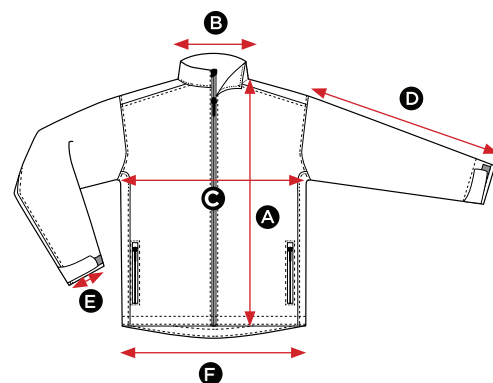

411.52

SGSoftshell Men's Softshell Jacket

MEASUREMENTS cm	S	M	L	XL	2XL	3XL	4XL	5XL
A Length	65	68	71	74	77	79	81	83
B Back neck opening	21.1	21.8	22.5	23.2	23.9	24.6	25.3	26
C Half chest	49	52	55	58	61	64	67	70
D Sleeve length	63,5	65	66,5	68	69,5	71	71	71
E Sleeve width opening	13	13	13.5	13.5	14.5	14.5	15.5	15.5
F Bottom hem opening	47	50	53	56	59	62	65	68

All measurements are within industry standard tolerances and are product dependent.

410.52

SGSoftshell-F Ladies' Softshell Jacket

MEASUREMENTS cm	XS	S	M	L	XL	2XL	3XL
A Length	61	63	65	67	69	71	73
B Back neck opening	17.5	18	18.5	19	19.5	20	20.5
C Half chest	50	52.5	55	57.5	60	62.5	65
D Sleeve length	55	56	57	58	59	60	61
E Sleeve width opening	11	12	12	13	13	14	14
F Bottom hem opening	49	51.5	54	56.5	59	61.5	64

All measurements are within industry standard tolerances and are product dependent.

412.52

SGSoftshell-K Kids' Softshell Jacket

MEASUREMENTS cm	116 5-6	128 7-8	140 9-10	152 11-12	164 13-14
A Length	47	51	55	60	65
B Back neck opening	18	18.5	19	19	19.5
C Half chest	41.5	43.5	45.5	47.5	49.5
D Sleeve length	40.5	44.5	48.5	53.5	58.5
E Sleeve width opening	10	11	11	11.5	12
F Bottom hem opening	40.5	42.5	44.5	46.5	48.5