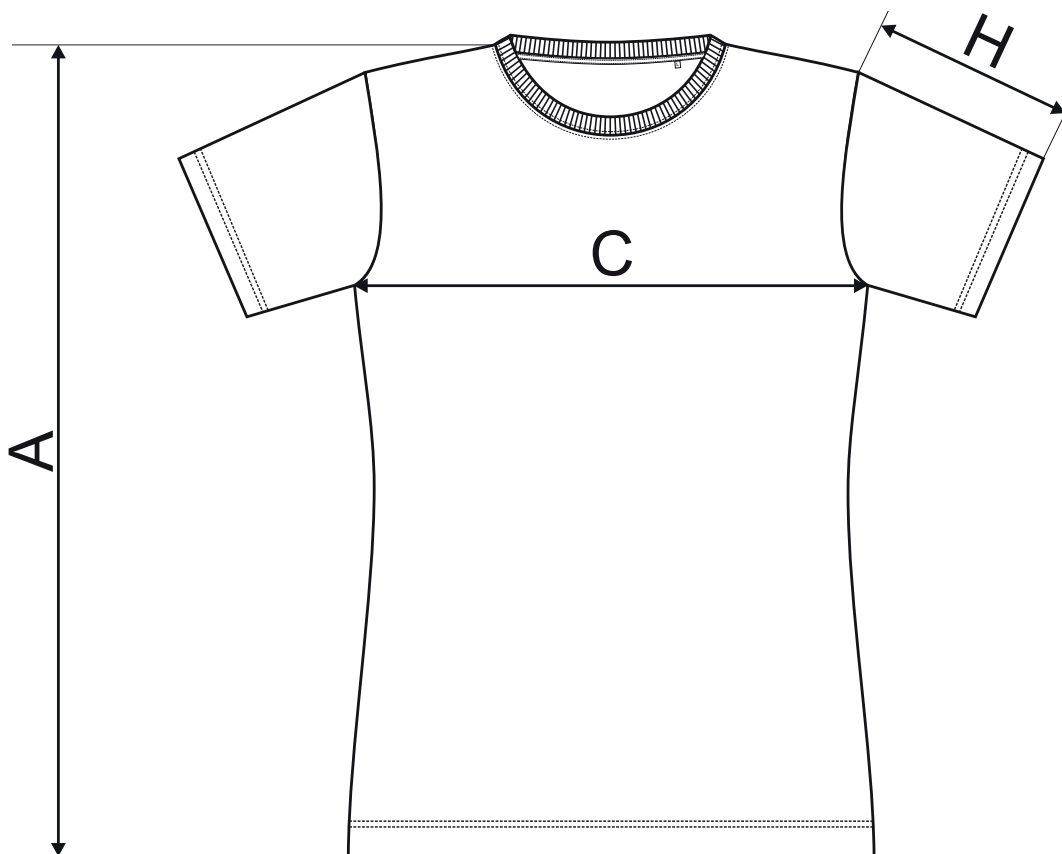

F34 BasicFree ♀

SIZE SPECIFICATION [cm]

size	XS	S	M	L	XL	2XL
A	62	64	66	68,5	71	73,5
C	40	44	48	52	58	64
H	15,5	16,5	17,5	18,5	19,5	20,5

All size specifications listed are in cm. Accepted tolerance of up to ± 5%.