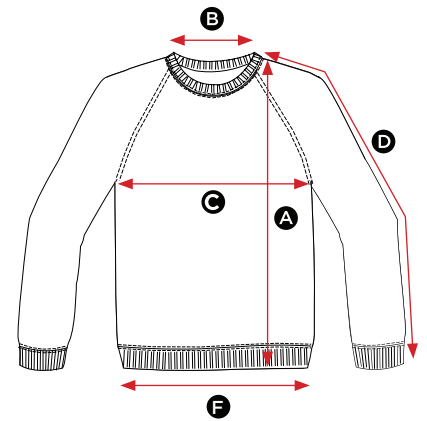

SG20F Ladies' Sweatshirt

MEASUREMENTS CM	XS	S	M	L	XL	2XL
A Length	59.5	62	64.5	67	69.5	72
B Back neck opening	17.5	18	18.5	19	19.5	20
C Half chest	46	49	52	55	58	61
D Sleeve length	57.5	59	60.5	62	63.5	63.5
E Sleeve width opening	8	8	8	9	9	9
F Bottom hem opening	38	42	45	48	51	54

All measurements are within industry standard tolerances and are product dependent.