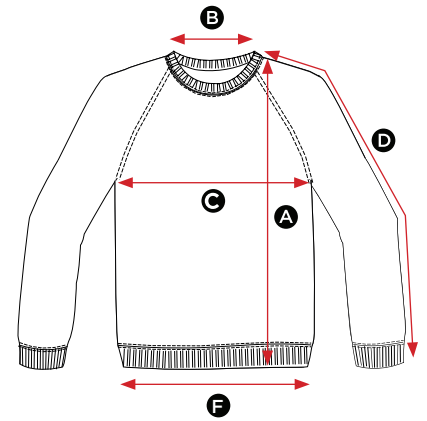

216.52

SG20 Men's Sweatshirt

MEASUREMENTS CM	S	M	L	XL	2XL	3XL	4XL	5XL
A Length	68.5	71	73.5	76	78.5	81	83.5	86
B Back neck opening	18.5	19	19.5	20	20.5	21	24	25
C Half chest	51.5	55	58.5	62	65.5	69	75	80
D Sleeve length	64.5	66	67.5	69	69	69.5	71.5	73.5
E Sleeve width opening	10.5	10.5	10.5	11.5	11.5	11.5	12	12
F Bottom hem opening	39.5	43	46.5	50	53.5	57	63	68

All measurements are within industry standard tolerances and are product dependent.